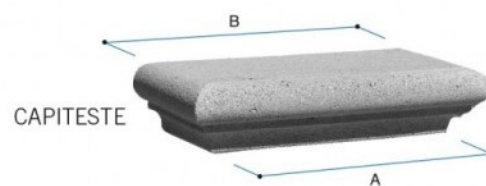

COPRIMURO

CAPITESTE

ANGOLI
PER COPRIMURO

Voce di capitolato

Coprimuro tipo Gold con gocciolatoi idrofugati, nei colori **grigio**, **bianco**, **rosso**, **giallo** e **salmone**.

Codice	Tipo	Descrizione	P.V.R.	A cm	B cm	L cm	Peso Kg	Pezzi per m	Dim. pedana cm	Pezzi su pedana	Peso pedana Kg
TP1025B	10x25	Coprimuro giallo/salmone	V	11.5	21.5	25	5	4	100x100x100	256	1,280
TP1025BA	10x25	Coprimuro grigio	V	11.5	21.5	25	5	4	100x100x100	256	1,280
TP1025BH	10x25	Coprimuro bianco/rosso	V	11.5	21.5	25	5	4	100x100x100	256	1,280
TP1225B	12x25	Coprimuro giallo/salmone	V	14	24	25	5	4	100x100x100	288	1,512
TP1225BB	12x25	Coprimuro grigio	V	14	24	25	5	4	100x100x100	288	1,512
TP1225BI	12x25	Coprimuro bianco/rosso	V	14	24	25	5	4	100x100x100	288	1,512
TP1525B	15x25	Coprimuro giallo/salmone	V	16.5	27	25	6	4	100x100x100	192	1,056
TP1525BC	15x25	Coprimuro grigio	V	16.5	27	25	6	4	100x100x100	192	1,056
TP1525BL	15x25	Coprimuro bianco/rosso	V	16.5	27	25	6	4	100x100x100	192	1,056
TP2025B	20x25	Coprimuro giallo/salmone	V	22	32.5	25	7	4	100x100x100	192	1,320
TP2025BD	20x25	Coprimuro grigio	V	22	32.5	25	7	4	100x100x100	192	1,320
TP2025BM	20x25	Coprimuro bianco/rosso	V	22	32.5	25	7	4	100x100x100	192	1,320
TP2525B	25x25	Coprimuro giallo/salmone	V	27	37.5	25	8	4	100x100x100	140	1,085
TP2525BE	25x25	Coprimuro grigio	V	27	37.5	25	8	4	100x100x100	140	1,085
TP2525BN	25x25	Coprimuro bianco/rosso	V	27	37.5	25	8	4	100x100x100	140	1,085
TP3025B	30x25	Coprimuro giallo/salmone	V	32	42.5	25	9	4	100x100x100	128	1,120
TP3025BF	30x25	Coprimuro grigio	V	32	42.5	25	9	4	100x100x100	128	1,120
TP3025BO	30x25	Coprimuro bianco/rosso	V	32	42.5	25	9	4	100x100x100	128	1,120
TP3525B	35x25	Coprimuro giallo/salmone	V	37.5	48	25	10	4	100x100x100	128	1,280
TP3525BG	35x25	Coprimuro grigio	V	37.5	48	25	10	4	100x100x100	128	1,280
TP3525BP	35x25	Coprimuro bianco/rosso	V	37.5	48	25	10	4	100x100x100	128	1,280