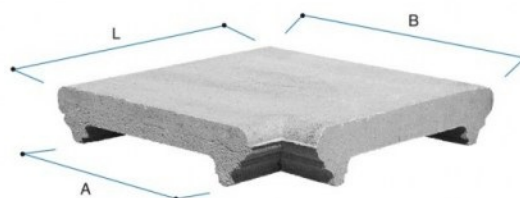

COPRIMURO

CAPITESTE

ANGOLI
PER COPRIMURO

Voce di capitolato

Coprimuro tipo Gold con gocciolatoi idrofugati, nei colori **grigio**, **bianco**, **rosso**, **giallo** e **salmone**.

Codice	Tipo	Descrizione	P.V.R.	A cm	B cm	L cm	Peso Kg	Pezzi per m	Dim. pedana cm	Pezzi su pedana	Peso pedana Kg
TP1025B	10x25	Coprimuro giallo/salmone	V	11.5	21.5	25	5	4	100x100x100	256	1,280
TP1025BA	10x25	Coprimuro grigio	V	11.5	21.5	25	5	4	100x100x100	256	1,280
TP1025BH	10x25	Coprimuro bianco/rosso	V	11.5	21.5	25	5	4	100x100x100	256	1,280
TP1225B	12x25	Coprimuro giallo/salmone	V	14	24	25	5	4	100x100x100	288	1,512
TP1225BB	12x25	Coprimuro grigio	V	14	24	25	5	4	100x100x100	288	1,512
TP1225BI	12x25	Coprimuro bianco/rosso	V	14	24	25	5	4	100x100x100	288	1,512
TP1525B	15x25	Coprimuro giallo/salmone	V	16.5	27	25	6	4	100x100x100	192	1,056
TP1525BC	15x25	Coprimuro grigio	V	16.5	27	25	6	4	100x100x100	192	1,056
TP1525BL	15x25	Coprimuro bianco/rosso	V	16.5	27	25	6	4	100x100x100	192	1,056
TP2025B	20x25	Coprimuro giallo/salmone	V	22	32.5	25	7	4	100x100x100	192	1,320
TP2025BD	20x25	Coprimuro grigio	V	22	32.5	25	7	4	100x100x100	192	1,320
TP2025BM	20x25	Coprimuro bianco/rosso	V	22	32.5	25	7	4	100x100x100	192	1,320
TP2525B	25x25	Coprimuro giallo/salmone	V	27	37.5	25	8	4	100x100x100	140	1,085
TP2525BE	25x25	Coprimuro grigio	V	27	37.5	25	8	4	100x100x100	140	1,085
TP2525BN	25x25	Coprimuro bianco/rosso	V	27	37.5	25	8	4	100x100x100	140	1,085
TP3025B	30x25	Coprimuro giallo/salmone	V	32	42.5	25	9	4	100x100x100	128	1,120
TP3025BF	30x25	Coprimuro grigio	V	32	42.5	25	9	4	100x100x100	128	1,120
TP3025BO	30x25	Coprimuro bianco/rosso	V	32	42.5	25	9	4	100x100x100	128	1,120
TP3525B	35x25	Coprimuro giallo/salmone	V	37.5	48	25	10	4	100x100x100	128	1,280
TP3525BG	35x25	Coprimuro grigio	V	37.5	48	25	10	4	100x100x100	128	1,280
TP3525BP	35x25	Coprimuro bianco/rosso	V	37.5	48	25	10	4	100x100x100	128	1,280